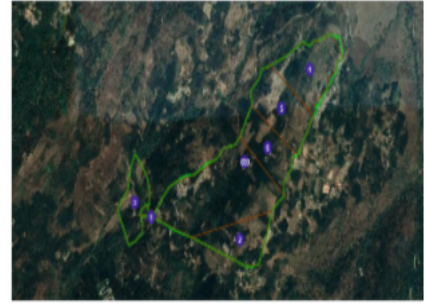

Nazri Naksha

Google Map View