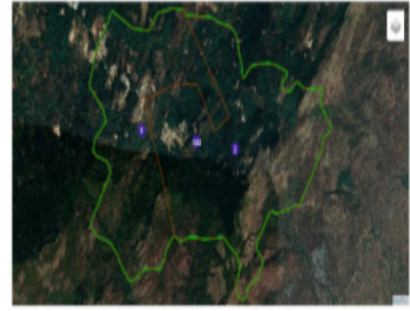

Nazri Naksha

Google Map View