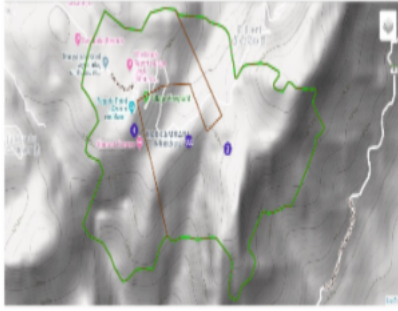

Nazri Naksha

Google Map View