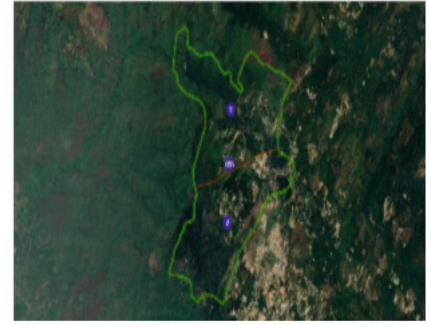

Nazri Naksha

Google Map View