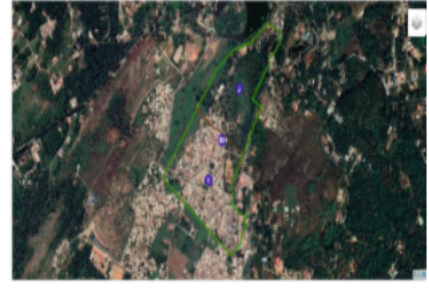

Nazri Naksha

Google Map View