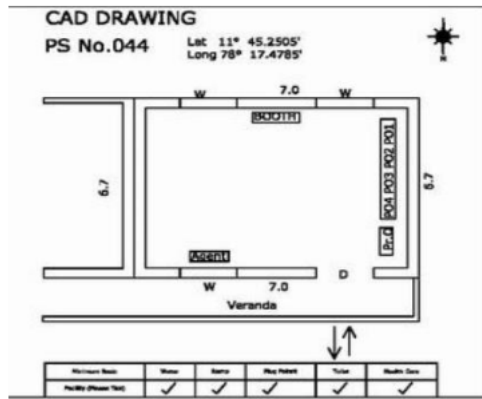

Nazri Naksha

Google Map View

Polling Station Building Front View

Polling Station Front View

Cad View

Key MAP View