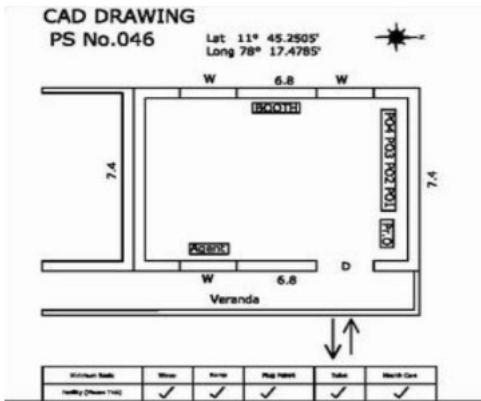

Nazri Naksha

Google Map View

Polling Station Building Front View

Polling Station Front View

Cad View

Key MAP View