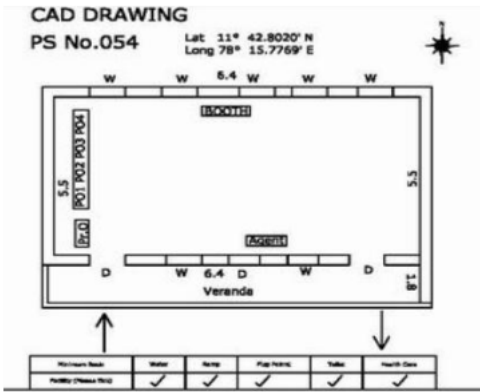

Nazri Naksha

Google Map View

Polling Station Building Front View

Polling Station Front View

Cad View

Key MAP View