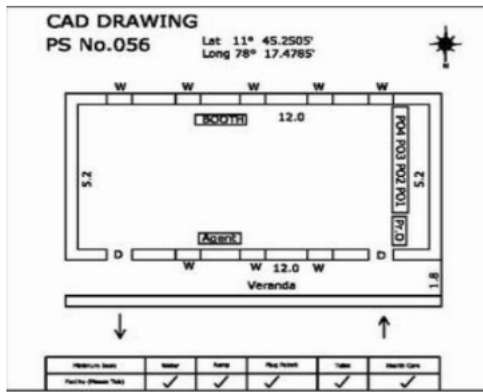

Nazri Naksha

Google Map View

Polling Station Building Front View

Polling Station Front View

Cad View

Key MAP View