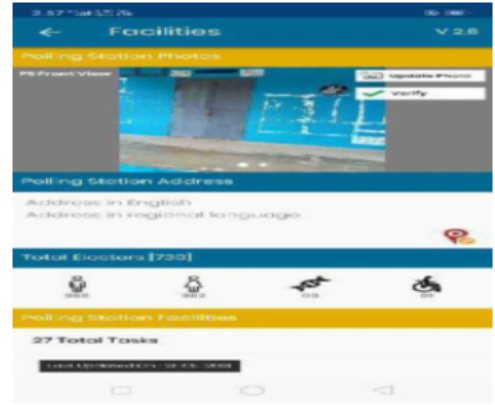

Polling Station Building Front View

Polling Station Front View