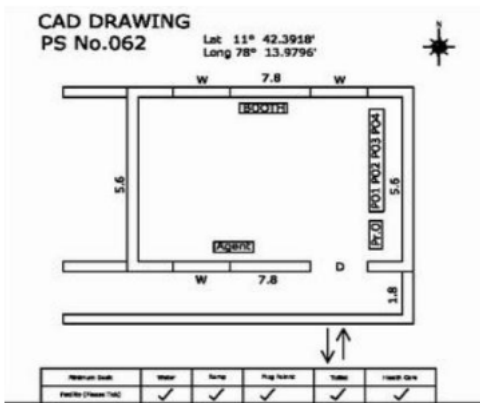

Nazri Naksha

Google Map View

Polling Station Building Front View

Polling Station Front View

Cad View

Key MAP View