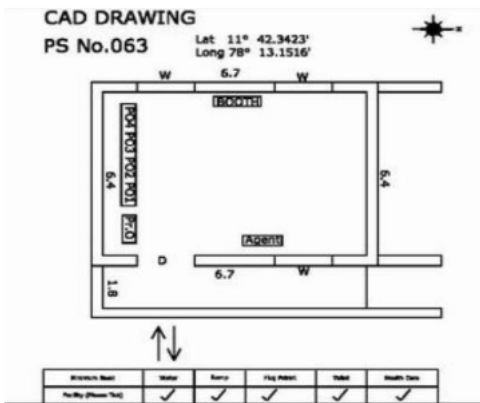

Nazri Naksha

Google Map View

Polling Station Building Front View

Polling Station Front View

Cad View

Key MAP View