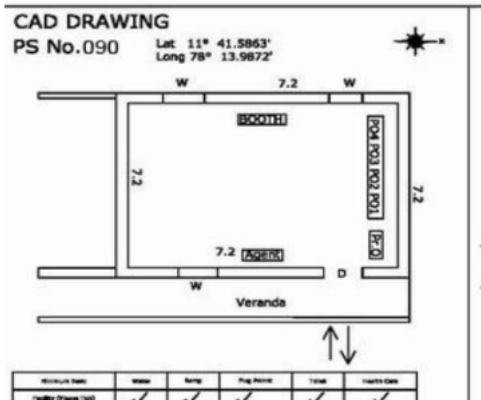

Nazri Naksha

Google Map View

Polling Station Building Front View

Polling Station Front View

Cad View

Key MAP View