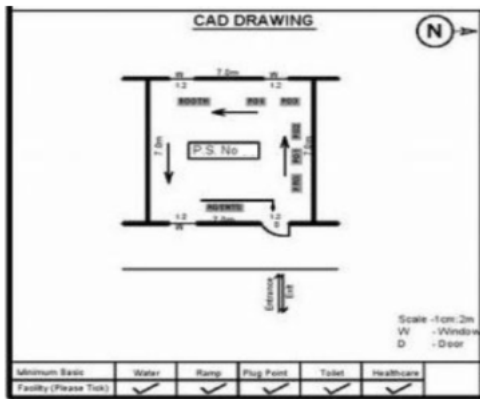

Nazri Naksha

Google Map View

Polling Station Building Front View

Polling Station Front View

Cad View

Key MAP View