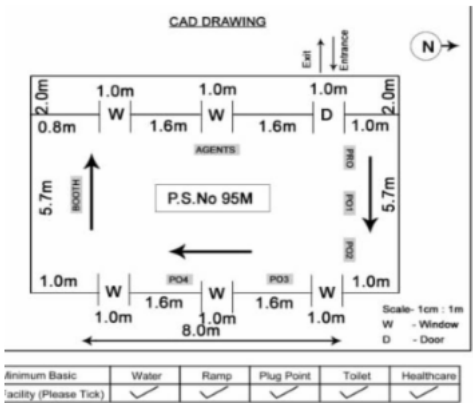

Nazri Naksha

Google Map View

Polling Station Building Front View

Polling Station Front View

Cad View

Key MAP View