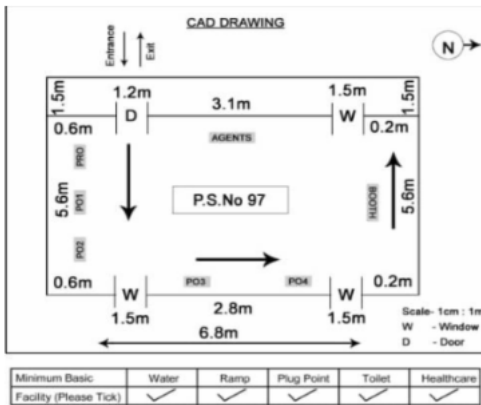

Nazri Naksha

Google Map View

Polling Station Building Front View

Polling Station Front View

Cad View

Key MAP View