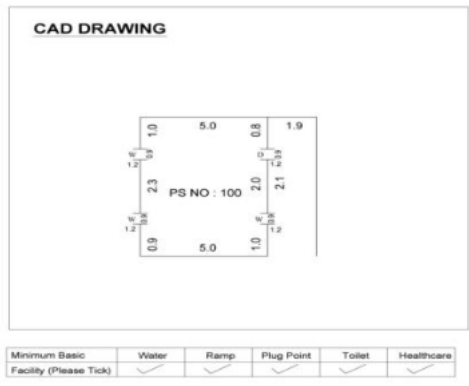

Nazri Naksha

Google Map View

Polling Station Building Front View

Polling Station Front View

Cad View

Key MAP View