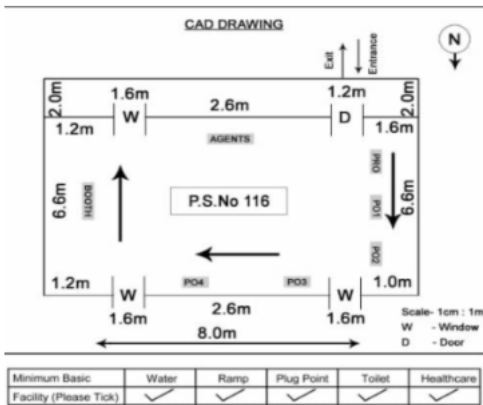

Nazri Naksha

Google Map View

Polling Station Building Front View

Polling Station Front View

Cad View

Key MAP View