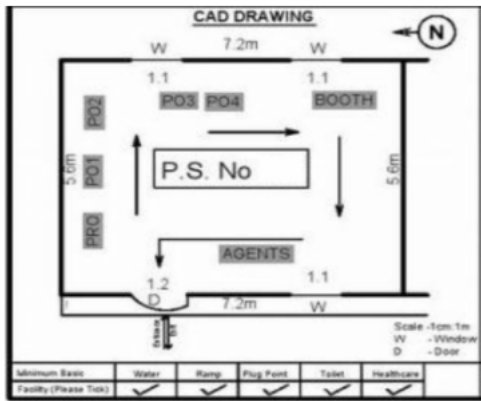

Nazri Naksha

Google Map View

Polling Station Building Front View

Polling Station Front View

Cad View

Key MAP View