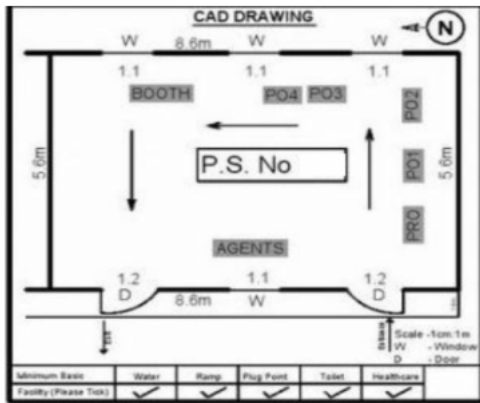

Nazri Naksha

Google Map View

Polling Station Building Front View

Polling Station Front View

Cad View

Key MAP View