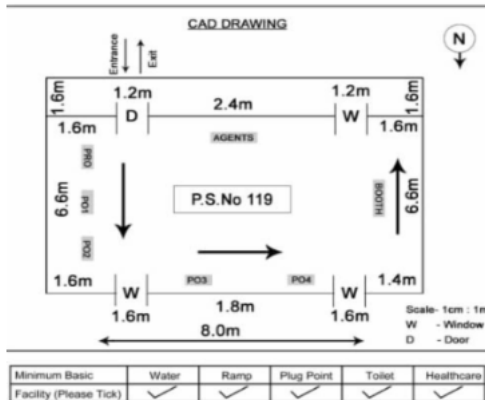

Nazri Naksha

Google Map View

Polling Station Building Front View

Polling Station Front View

Cad View

Key MAP View