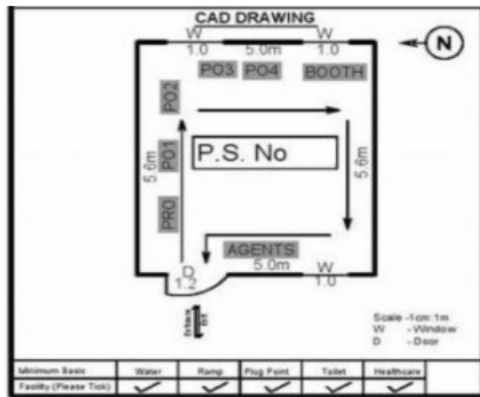

Nazri Naksha

Google Map View

Polling Station Building Front View

Polling Station Front View

Cad View

Key MAP View