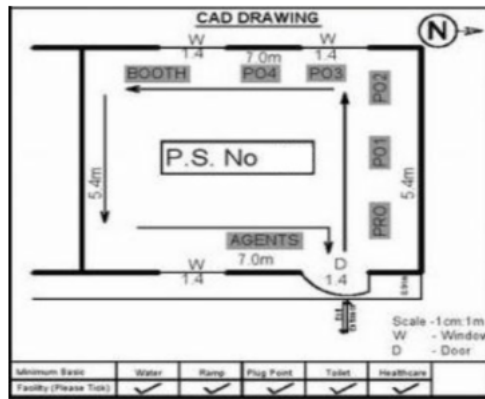

Nazri Naksha

Google Map View

Polling Station Building Front View

Polling Station Front View

Cad View

Key MAP View