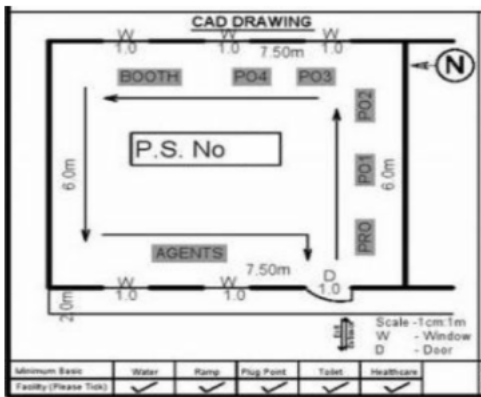

Nazri Naksha

Google Map View

Polling Station Building Front View

Polling Station Front View

Cad View

Key MAP View