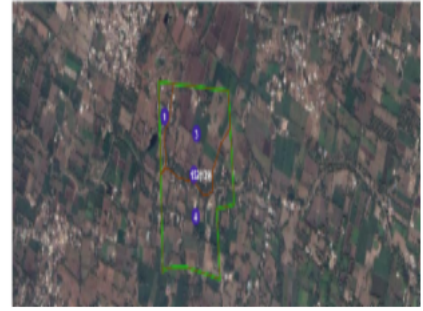

Nazri Naksha

Google Map View