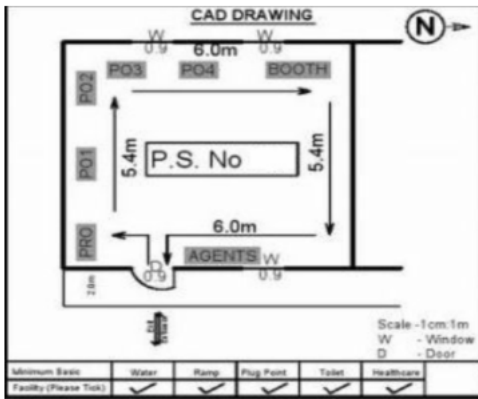

Nazri Naksha

Google Map View

Cad View