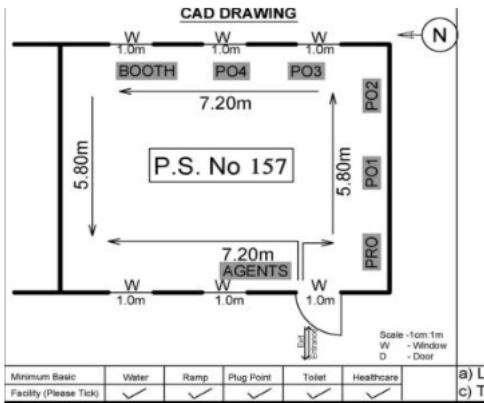

Nazri Naksha

Google Map View

Polling Station Building Front View

Polling Station Front View

Cad View

Key MAP View