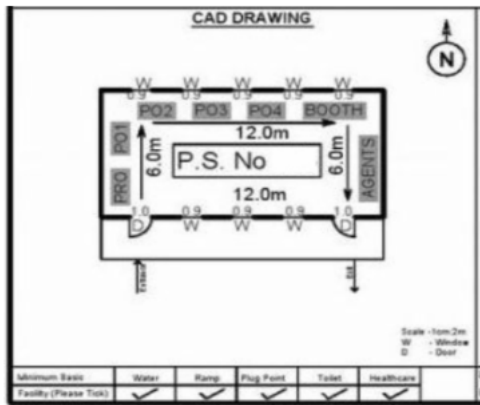

Nazri Naksha

Google Map View

Cad View