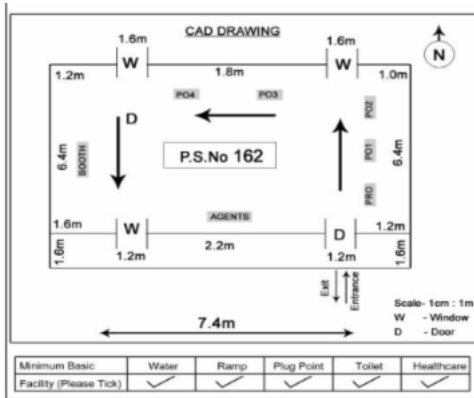

Nazri Naksha

Google Map View

Polling Station Building Front View

Polling Station Front View

Cad View

Key MAP View

a) Landmarks b) Road Names c) Traffic flow PS - POLLING STATION