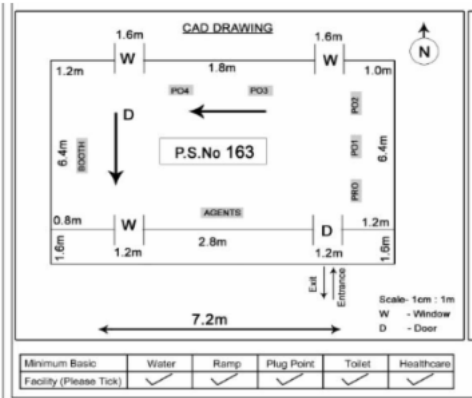

Nazri Naksha

Google Map View

Polling Station Building Front View

Polling Station Front View

Cad View

Key MAP View