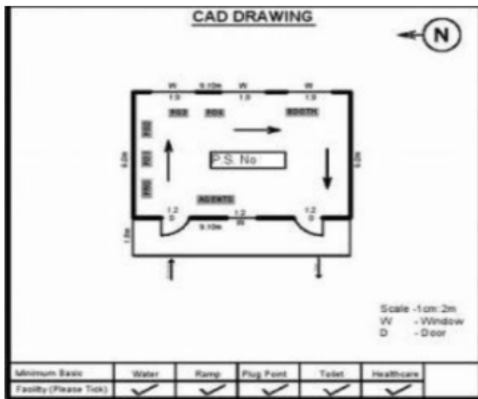

Nazri Naksha

Google Map View

Polling Station Building Front View

Polling Station Front View

Cad View

Key MAP View