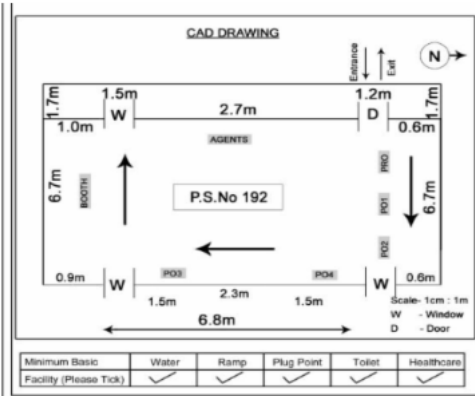

Nazri Naksha

Google Map View

Polling Station Building Front View

Polling Station Front View

Cad View

Key MAP View