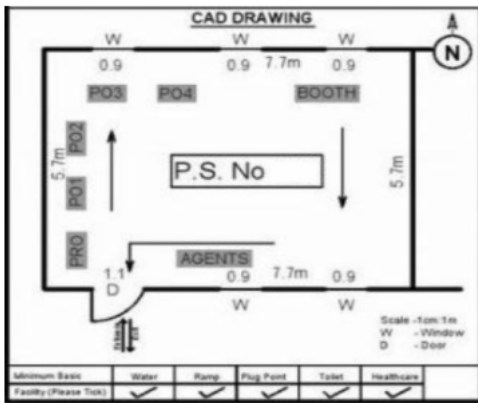

Nazri Naksha

Google Map View

Polling Station Building Front View

Polling Station Front View

Cad View

Key MAP View