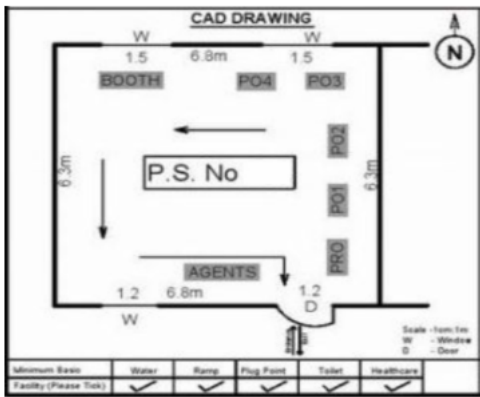

Nazri Naksha

Google Map View

Polling Station Building Front View

Polling Station Front View

Cad View

Key MAP View