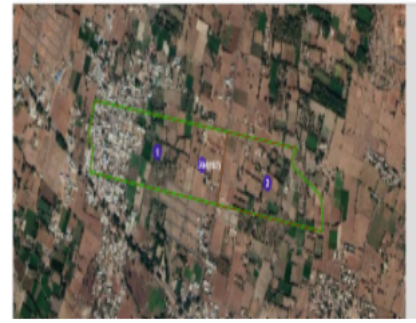

Nazri Naksha

Google Map View