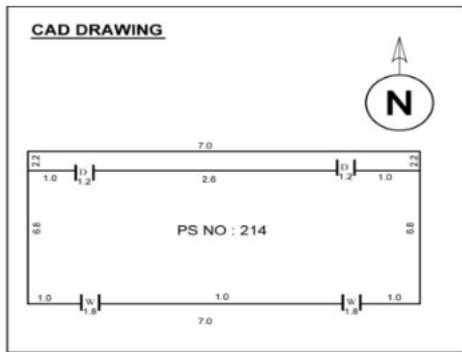

Nazri Naksha

Google Map View

Polling Station Building Front View

Polling Station Front View

Cad View

Key MAP View

Minimum Basic Facility (Please Tick)	Water	Ramp	Plug Point	Toilet	Healthcare
	<input checked="" type="checkbox"/>	<input checked="" type="checkbox"/>	<input checked="" type="checkbox"/>	<input checked="" type="checkbox"/>	<input checked="" type="checkbox"/>