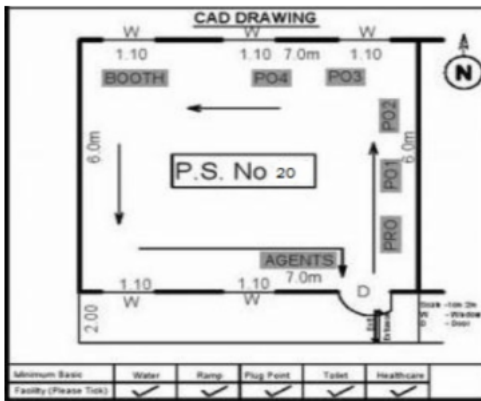

Nazri Naksha

Google Map View

Polling Station Building Front View

Polling Station Front View

Cad View

Key MAP View