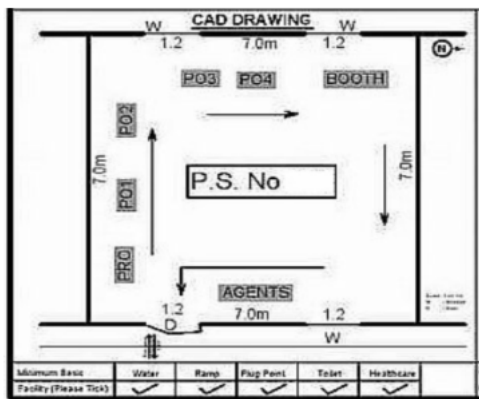

Nazri Naksha

Google Map View

Cad View