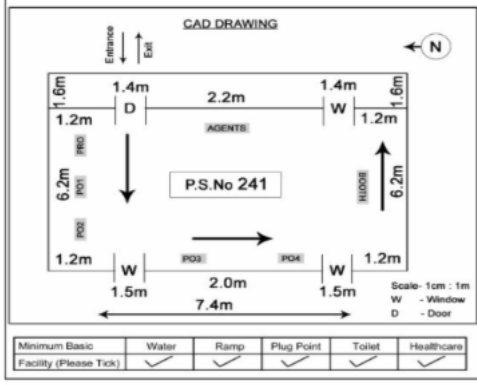

Nazri Naksha

Google Map View

Polling Station Building Front View

Polling Station Front View

Cad View

Key MAP View