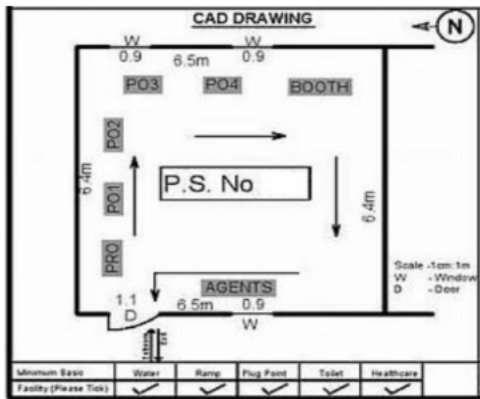

Nazri Naksha

Google Map View

Polling Station Building Front View

Polling Station Front View

Cad View

Key MAP View