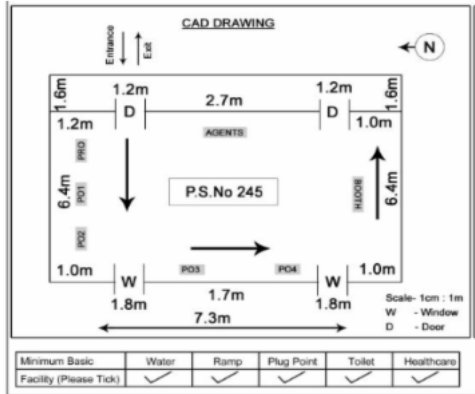

Nazri Naksha

Google Map View

Polling Station Building Front View

Polling Station Front View

Cad View

Key MAP View