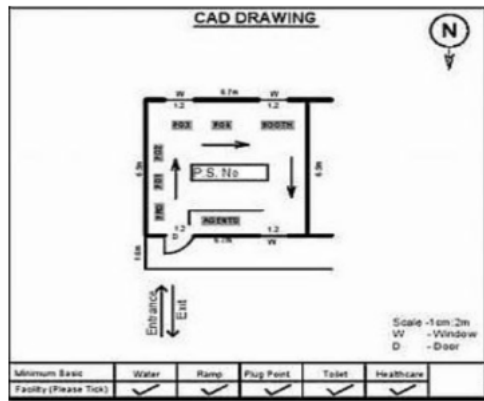

Nazri Naksha

Google Map View

Polling Station Building Front View

Polling Station Front View

Cad View

Key MAP View