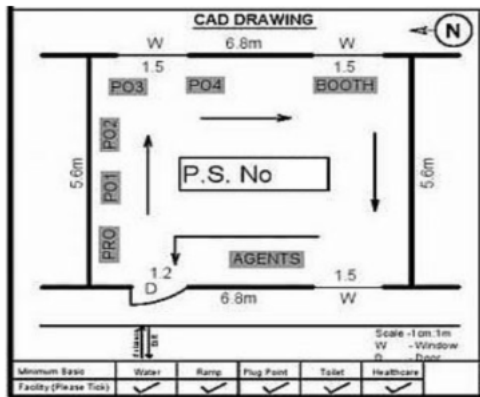

Nazri Naksha

Google Map View

Polling Station Building Front View

Polling Station Front View

Cad View

Key MAP View