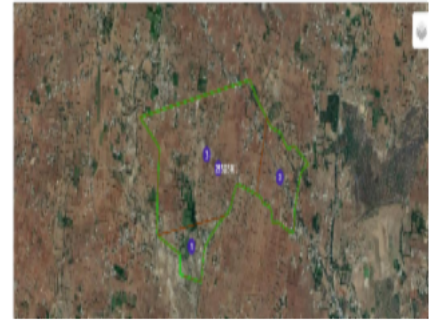

Nazri Naksha

Google Map View