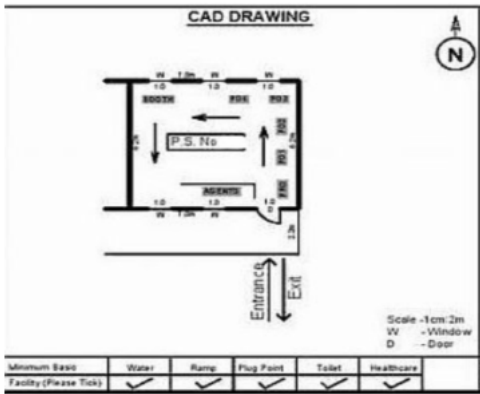

Nazri Naksha

Google Map View

Polling Station Building Front View

Polling Station Front View

Cad View

Key MAP View