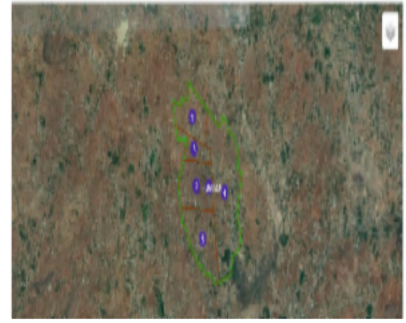

Nazri Naksha

Google Map View