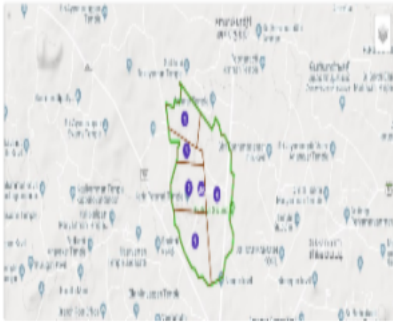

Nazri Naksha

Google Map View