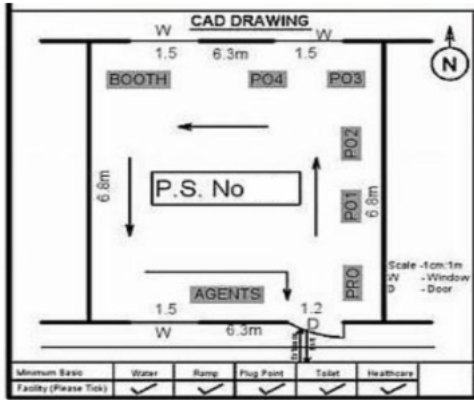

Nazri Naksha

Google Map View

Polling Station Building Front View

Polling Station Front View

Cad View

Key MAP View