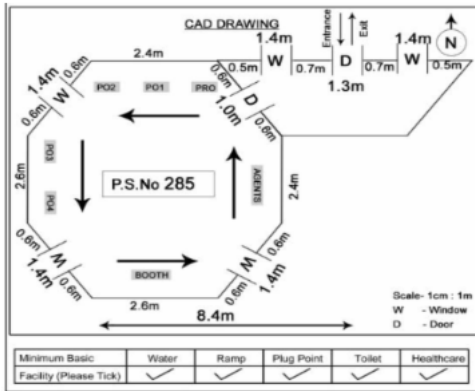

Nazri Naksha

Google Map View

Polling Station Building Front View

Polling Station Front View

Cad View

Key MAP View

a) Landmarks b) Road Names c) Traffic flow **PS - POLLING STATION**