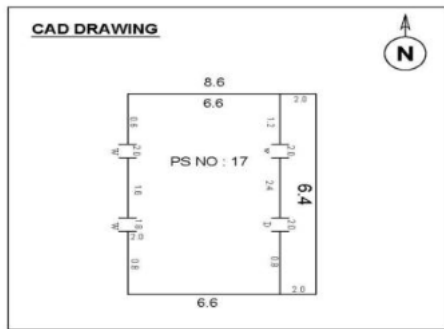

Cad View

Key MAP View

Minimum Basic Facility (Please Tick)	Water	Ramp	Plug Point	Toilet	Healthcare
	☒	☒	☒	☒	☒