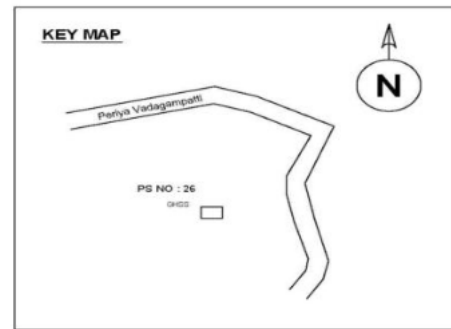

Polling Station Front View

Cad View

Key MAP View

Minimum Basic Facility (Please Tick)	Water	Ramp	Plug Point	Toilet	Healthcare
	<input checked="" type="checkbox"/>	<input checked="" type="checkbox"/>	<input checked="" type="checkbox"/>	<input checked="" type="checkbox"/>	<input checked="" type="checkbox"/>