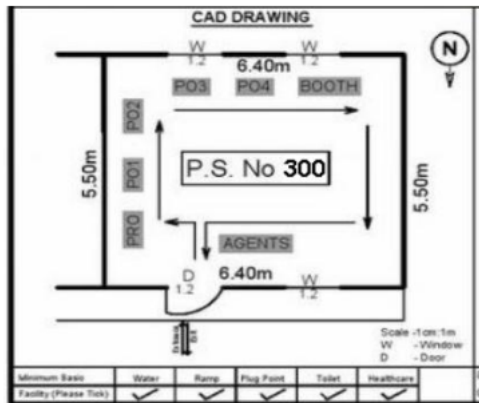

Nazri Naksha

Google Map View

Polling Station Building Front View

Polling Station Front View

Cad View

Key MAP View