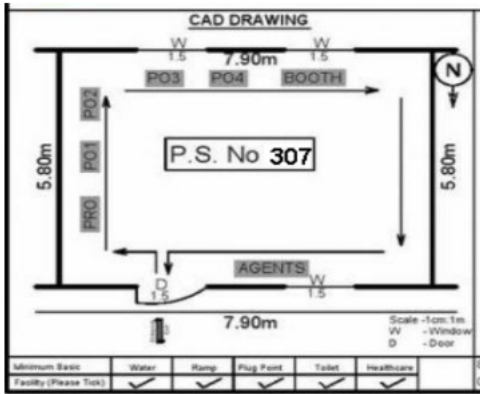

Nazri Naksha

Google Map View

Polling Station Building Front View

Polling Station Front View

Cad View

Key MAP View